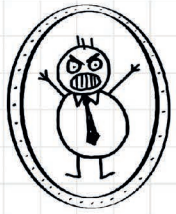

Add a doodled portrait of yourself to the Loki: A Bad God's Guide character gallery!

LOKI

HEIMDALL

FIERCE BOY ONE

HYRROKKIN

THOR

VALERIE

ANGRY TEACHER