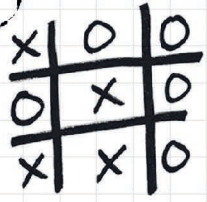

Add a doodled portrait of yourself to the Loki: A Bad God's Guide character gallery!

LOKI

HEIMDALL

FIERCE BOY ONE

HYRROKKIN

THOR

VALERIE

ANGRY TEACHER