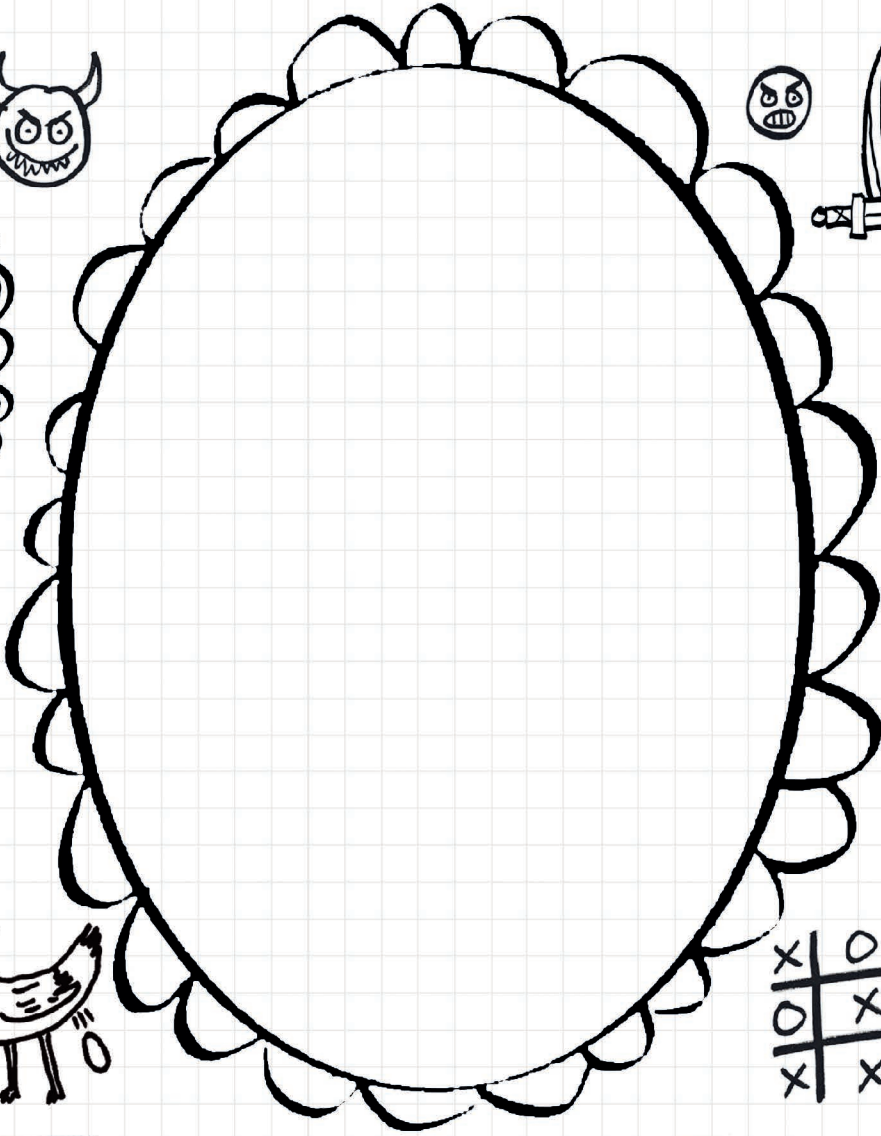

Add a doodled portrait of yourself to the Loki: A Bad God's Guide character gallery!

LOKI

HEIMDALL

FIERCE BOY ONE

HYRROKKIN

THOR

VALERIE

ANGRY TEACHER