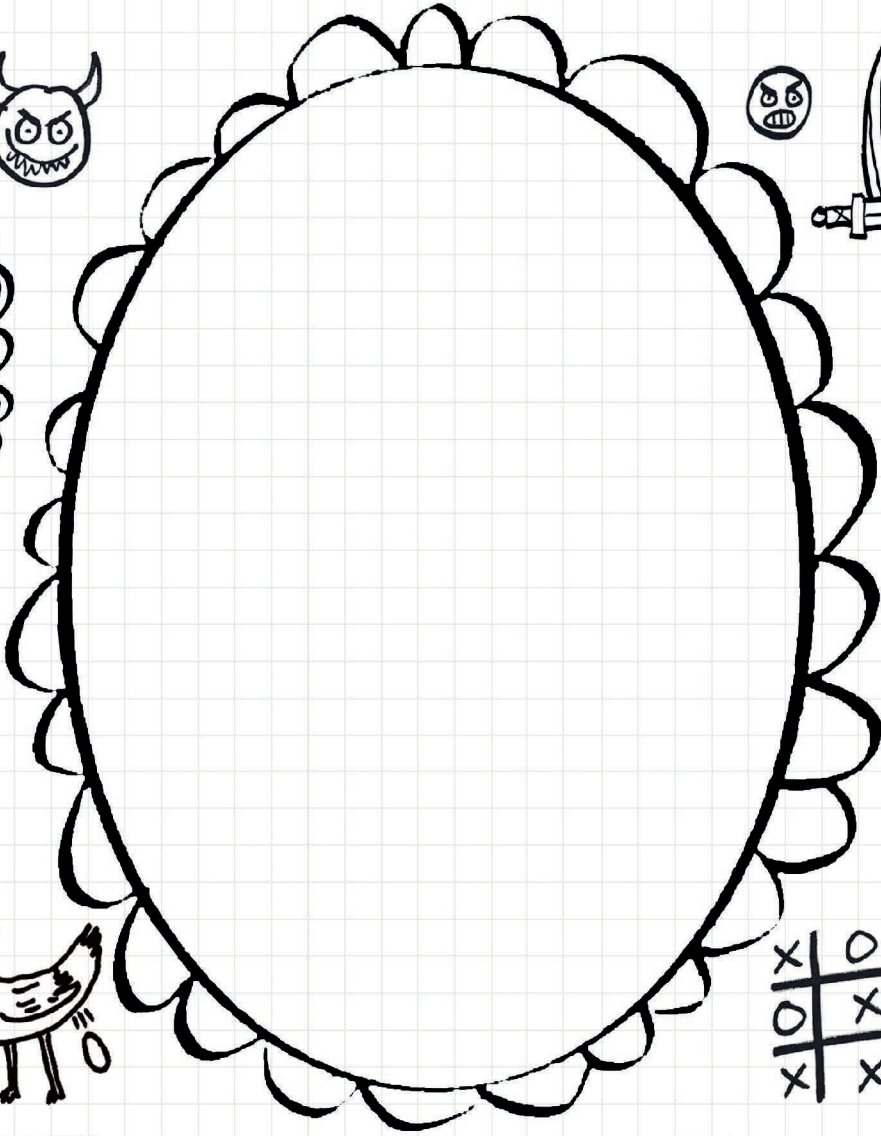

Add a doodled portrait of yourself to the Loki: A Bad God's Guide character gallery!

LOKI

HEIMDALL

THOR

HYRROKKIN

VALERIE

ANGRY TEACHER

ODIN