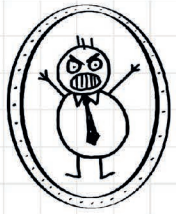

Add a doodled portrait of yourself to the Loki: A Bad God's Guide character gallery!

LOKI

HEIMDALL

THOR

HYRROKKIN

VALERIE

ANGRY TEACHER

ODIN